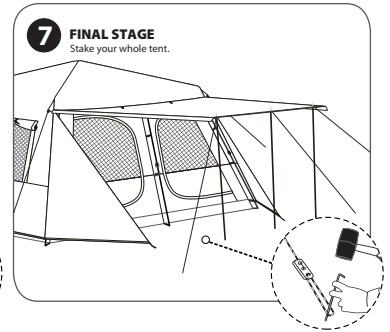

90165035 SPINIFEX MAWSON ECLIPSE 8P TENT - Tent Assembly

Dismantling the tent

How to store