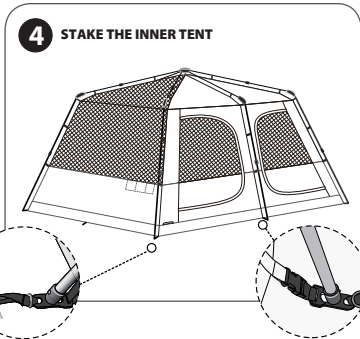

90165035 SPINIFEX MAWSON ECLIPSE 8P TENT - Tent Assembly

Dismantling the tent

How to store