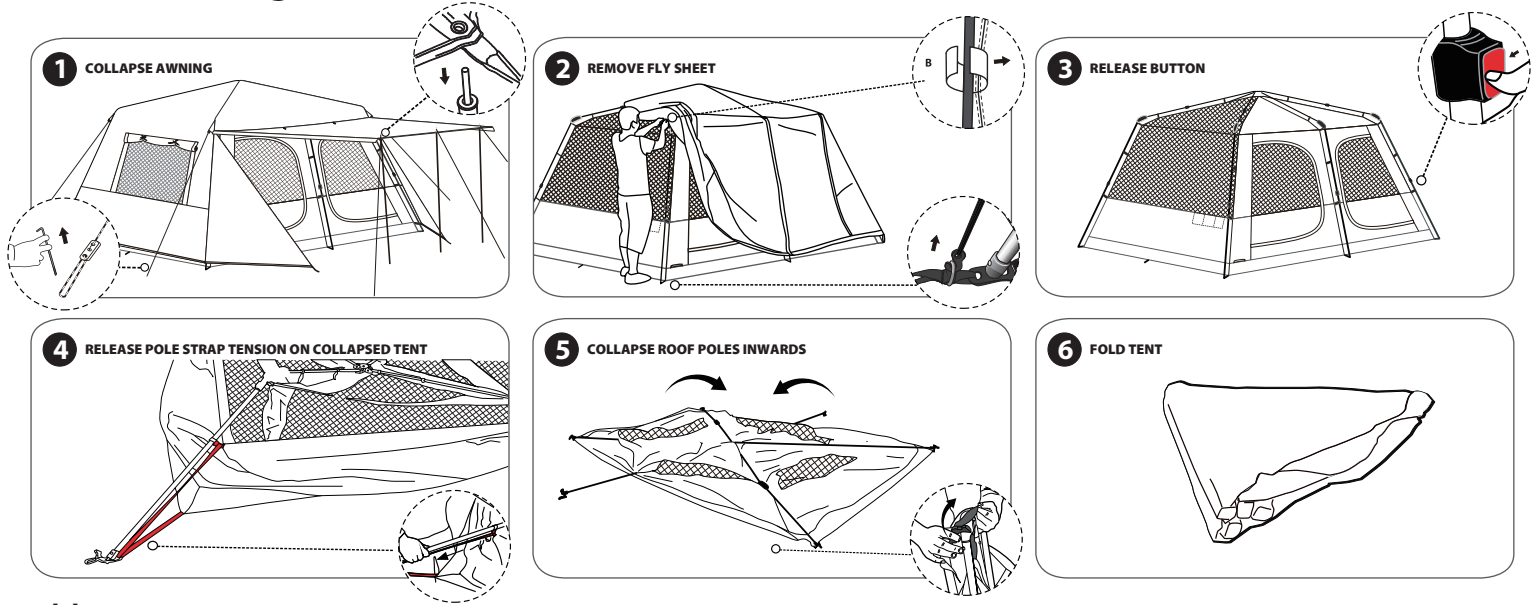

90165035 SPINIFEX MAWSON ECLIPSE 8P TENT - Tent Assembly

Dismantling the tent

How to store