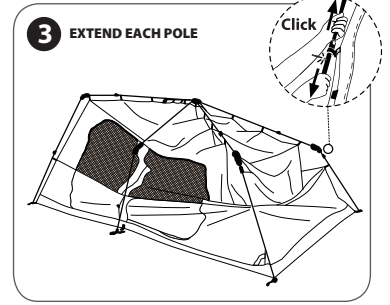

90165035 SPINIFEX MAWSON ECLIPSE 8P TENT - Tent Assembly

Dismantling the tent

How to store