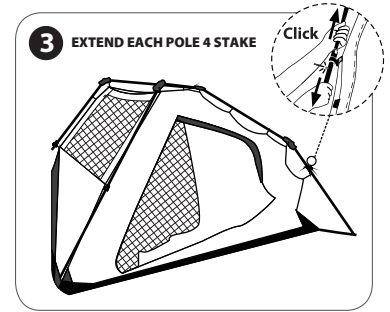

90162468 SPINIFEX MAWSON ECLIPSE 4P TENT - Tent Assembly

Dismantling the tent

How to store

1 CLEAN AND DRY

2 FOLD AND ROLL

3 COOL, DRY PLACE