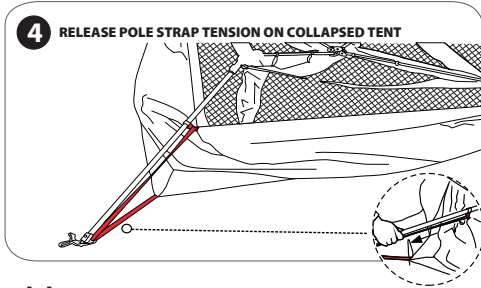

90162468 SPINIFEX MAWSON ECLIPSE 4P TENT - Tent Assembly

Dismantling the tent

How to store

1 CLEAN AND DRY

2 FOLD AND ROLL

3 COOL, DRY PLACE