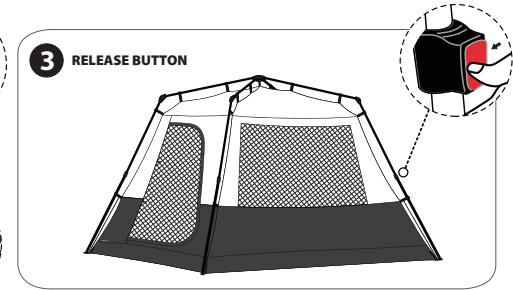

90162468 SPINIFEX MAWSON ECLIPSE 4P TENT - Tent Assembly

Dismantling the tent

How to store

1 CLEAN AND DRY

2 FOLD AND ROLL

3 COOL, DRY PLACE