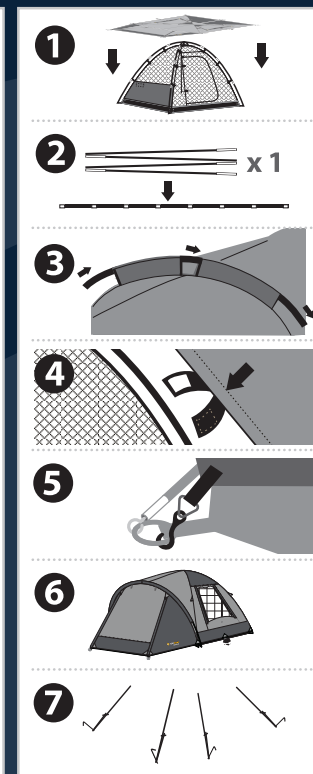

OZtrail® ASSEMBLY GUIDE

STEP 1 Check contents

STEP 2 Layout and secure tent

STEP 3 Assemble poles and tent

STEP 4 Install the rainfly

Contact OZtrail® for further information at 1300 362 921 or info@adventureoperations.com