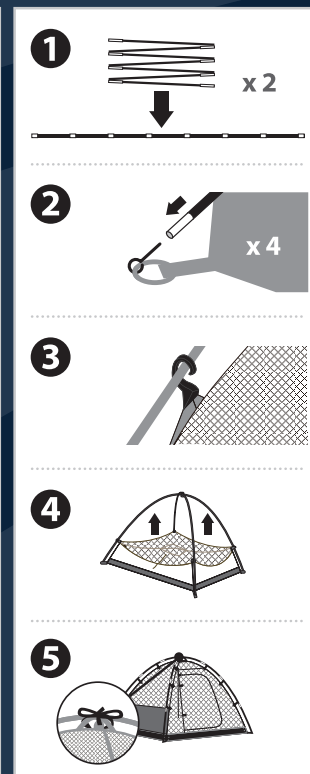

OZtrail® ASSEMBLY GUIDE

STEP 1 Check contents

STEP 2 Layout and secure tent

STEP 3 Assemble poles and tent

STEP 4 Install the rainfly

Contact OZtrail® for further information at 1300 362 921 or info@adventureoperations.com