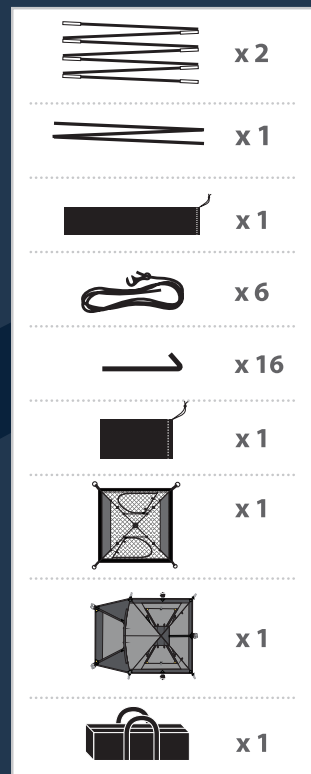

OZtrail® ASSEMBLY GUIDE

STEP 1 Check contents

STEP 2 Layout and secure tent

STEP 3 Assemble poles and tent

STEP 4 Install the rainfly

Contact OZtrail® for further information at 1300 362 921 or info@adventureoperations.com