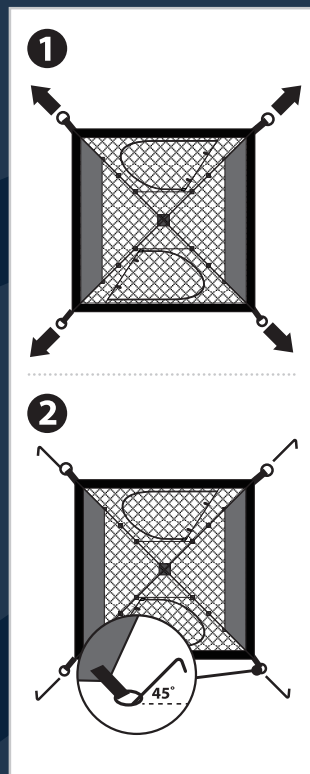

OZtrail® ASSEMBLY GUIDE

STEP 1 Check contents

STEP 2 Layout and secure tent

STEP 3 Assemble poles and tent

STEP 4 Install the rainfly

Contact OZtrail® for further information at 1300 362 921 or info@adventureoperations.com